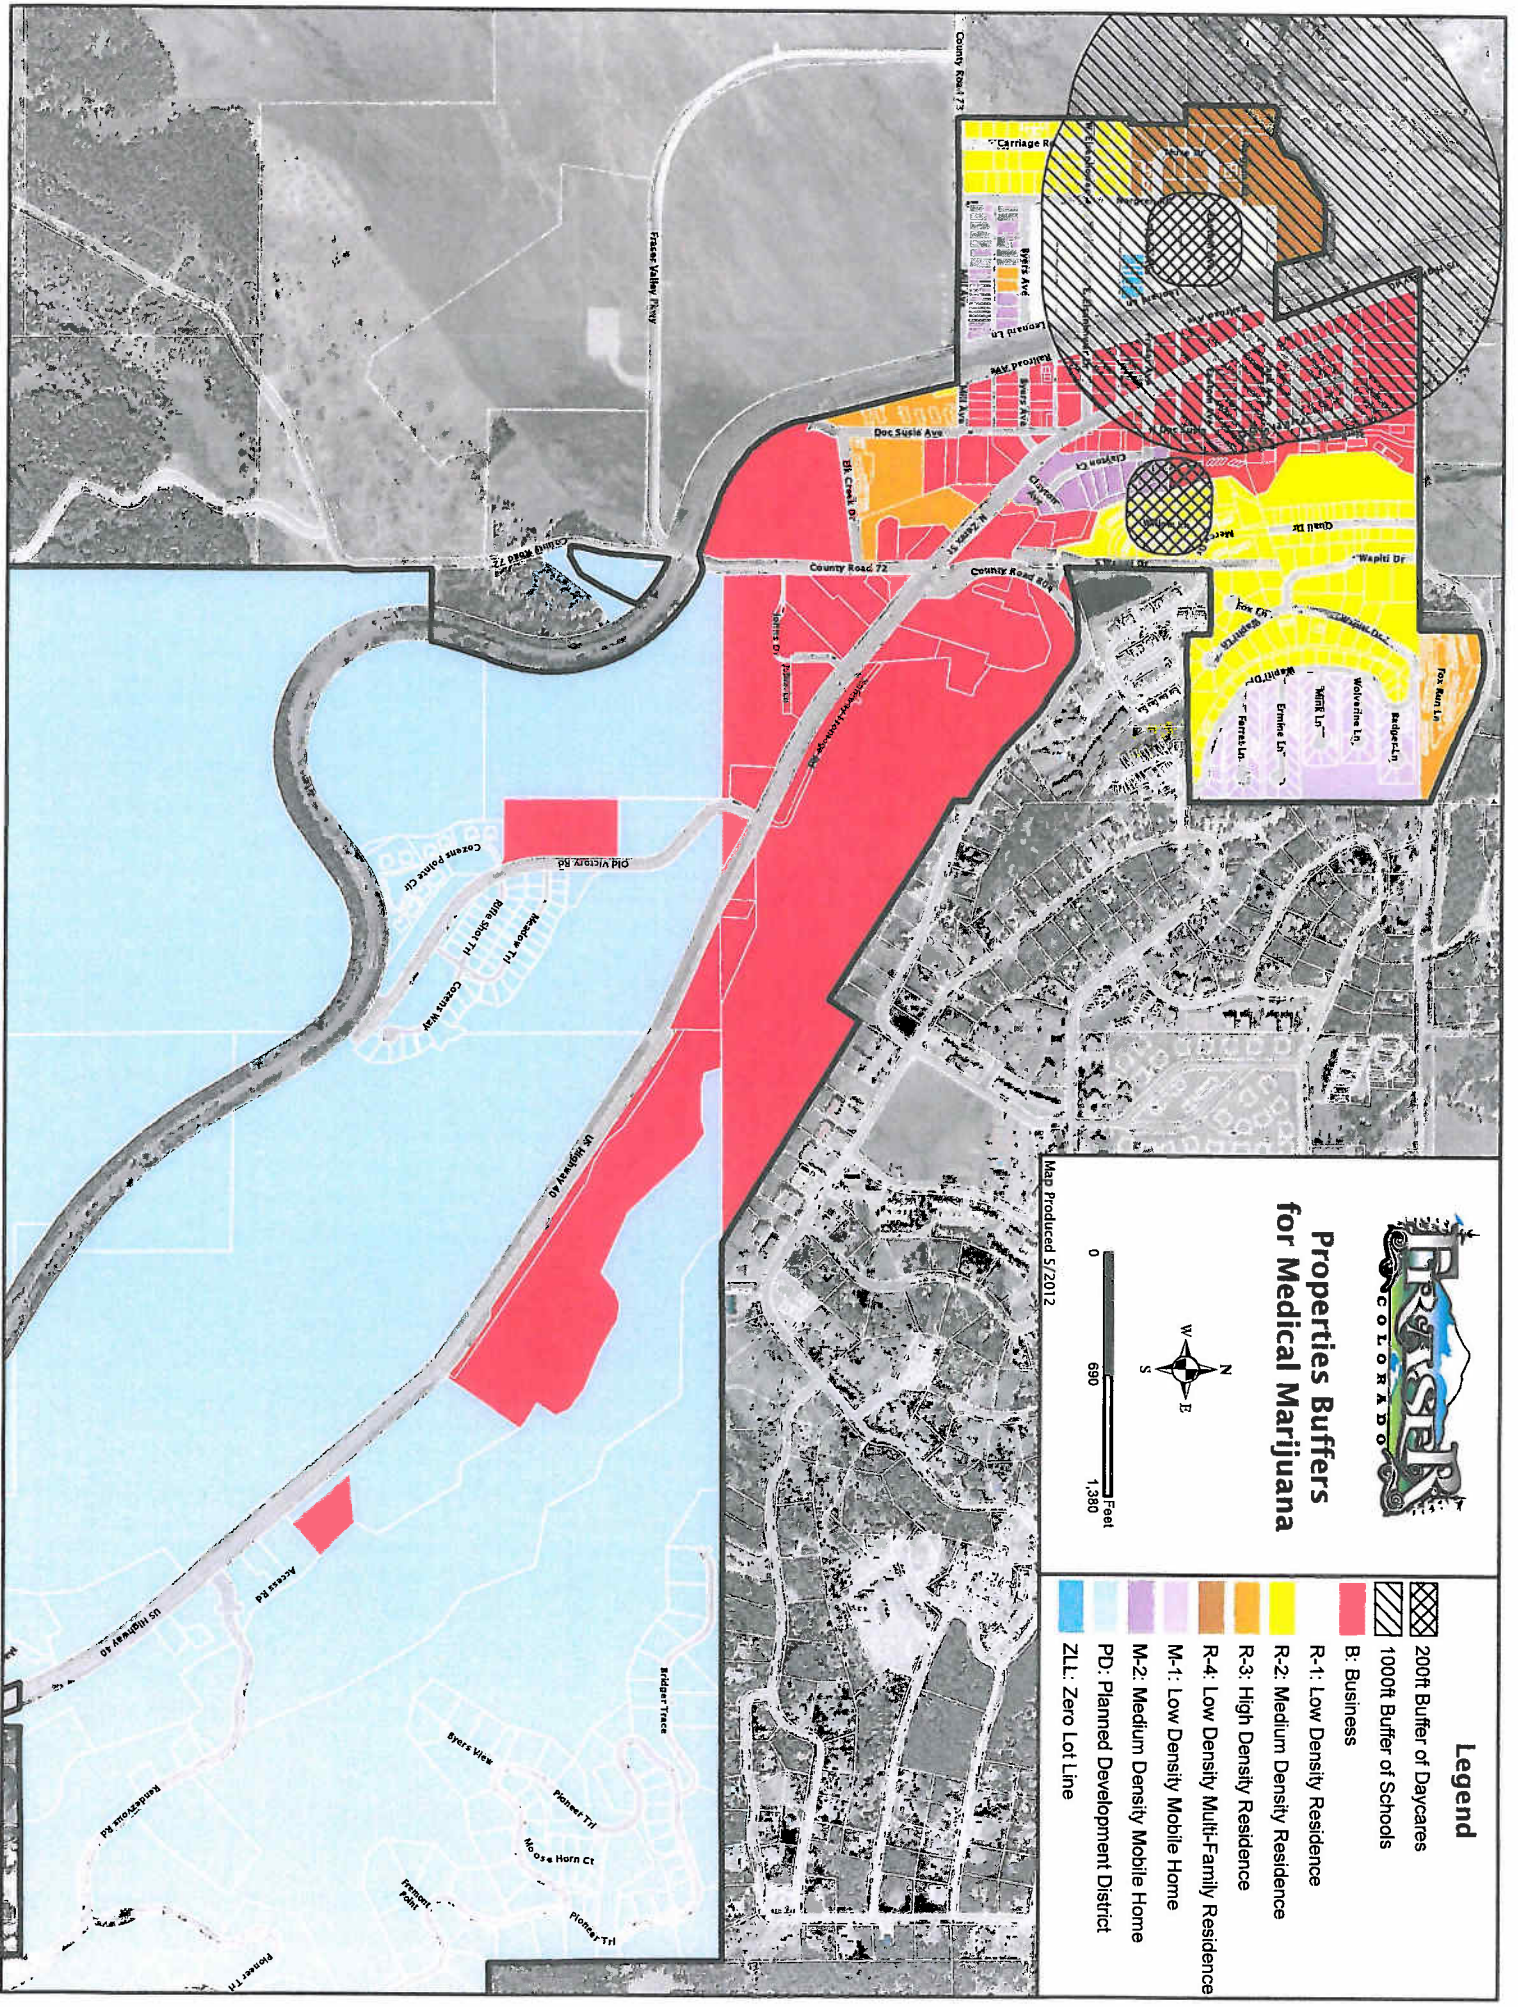

Properties Within Restricted Areas for Medical Marijuana

Map Produced 5/2012

Legend

- 200ft Buffer of Daycares
- 1000ft Buffer of Schools
- Properties Touching Buffers
- Properties Zoned Business

Properties Buffers for Medical Marijuana

Map Produced 5/2012

- Legend**
- 200ft Buffer of Daycares
 - 1000ft Buffer of Schools
 - B: Business
 - R-1: Low Density Residence
 - R-2: Medium Density Residence
 - R-3: High Density Residence
 - R-4: Low Density Multi-Family Residence
 - M-1: Low Density Mobile Home
 - M-2: Medium Density Mobile Home
 - PD: Planned Development District
 - ZLL: Zero Lot Line