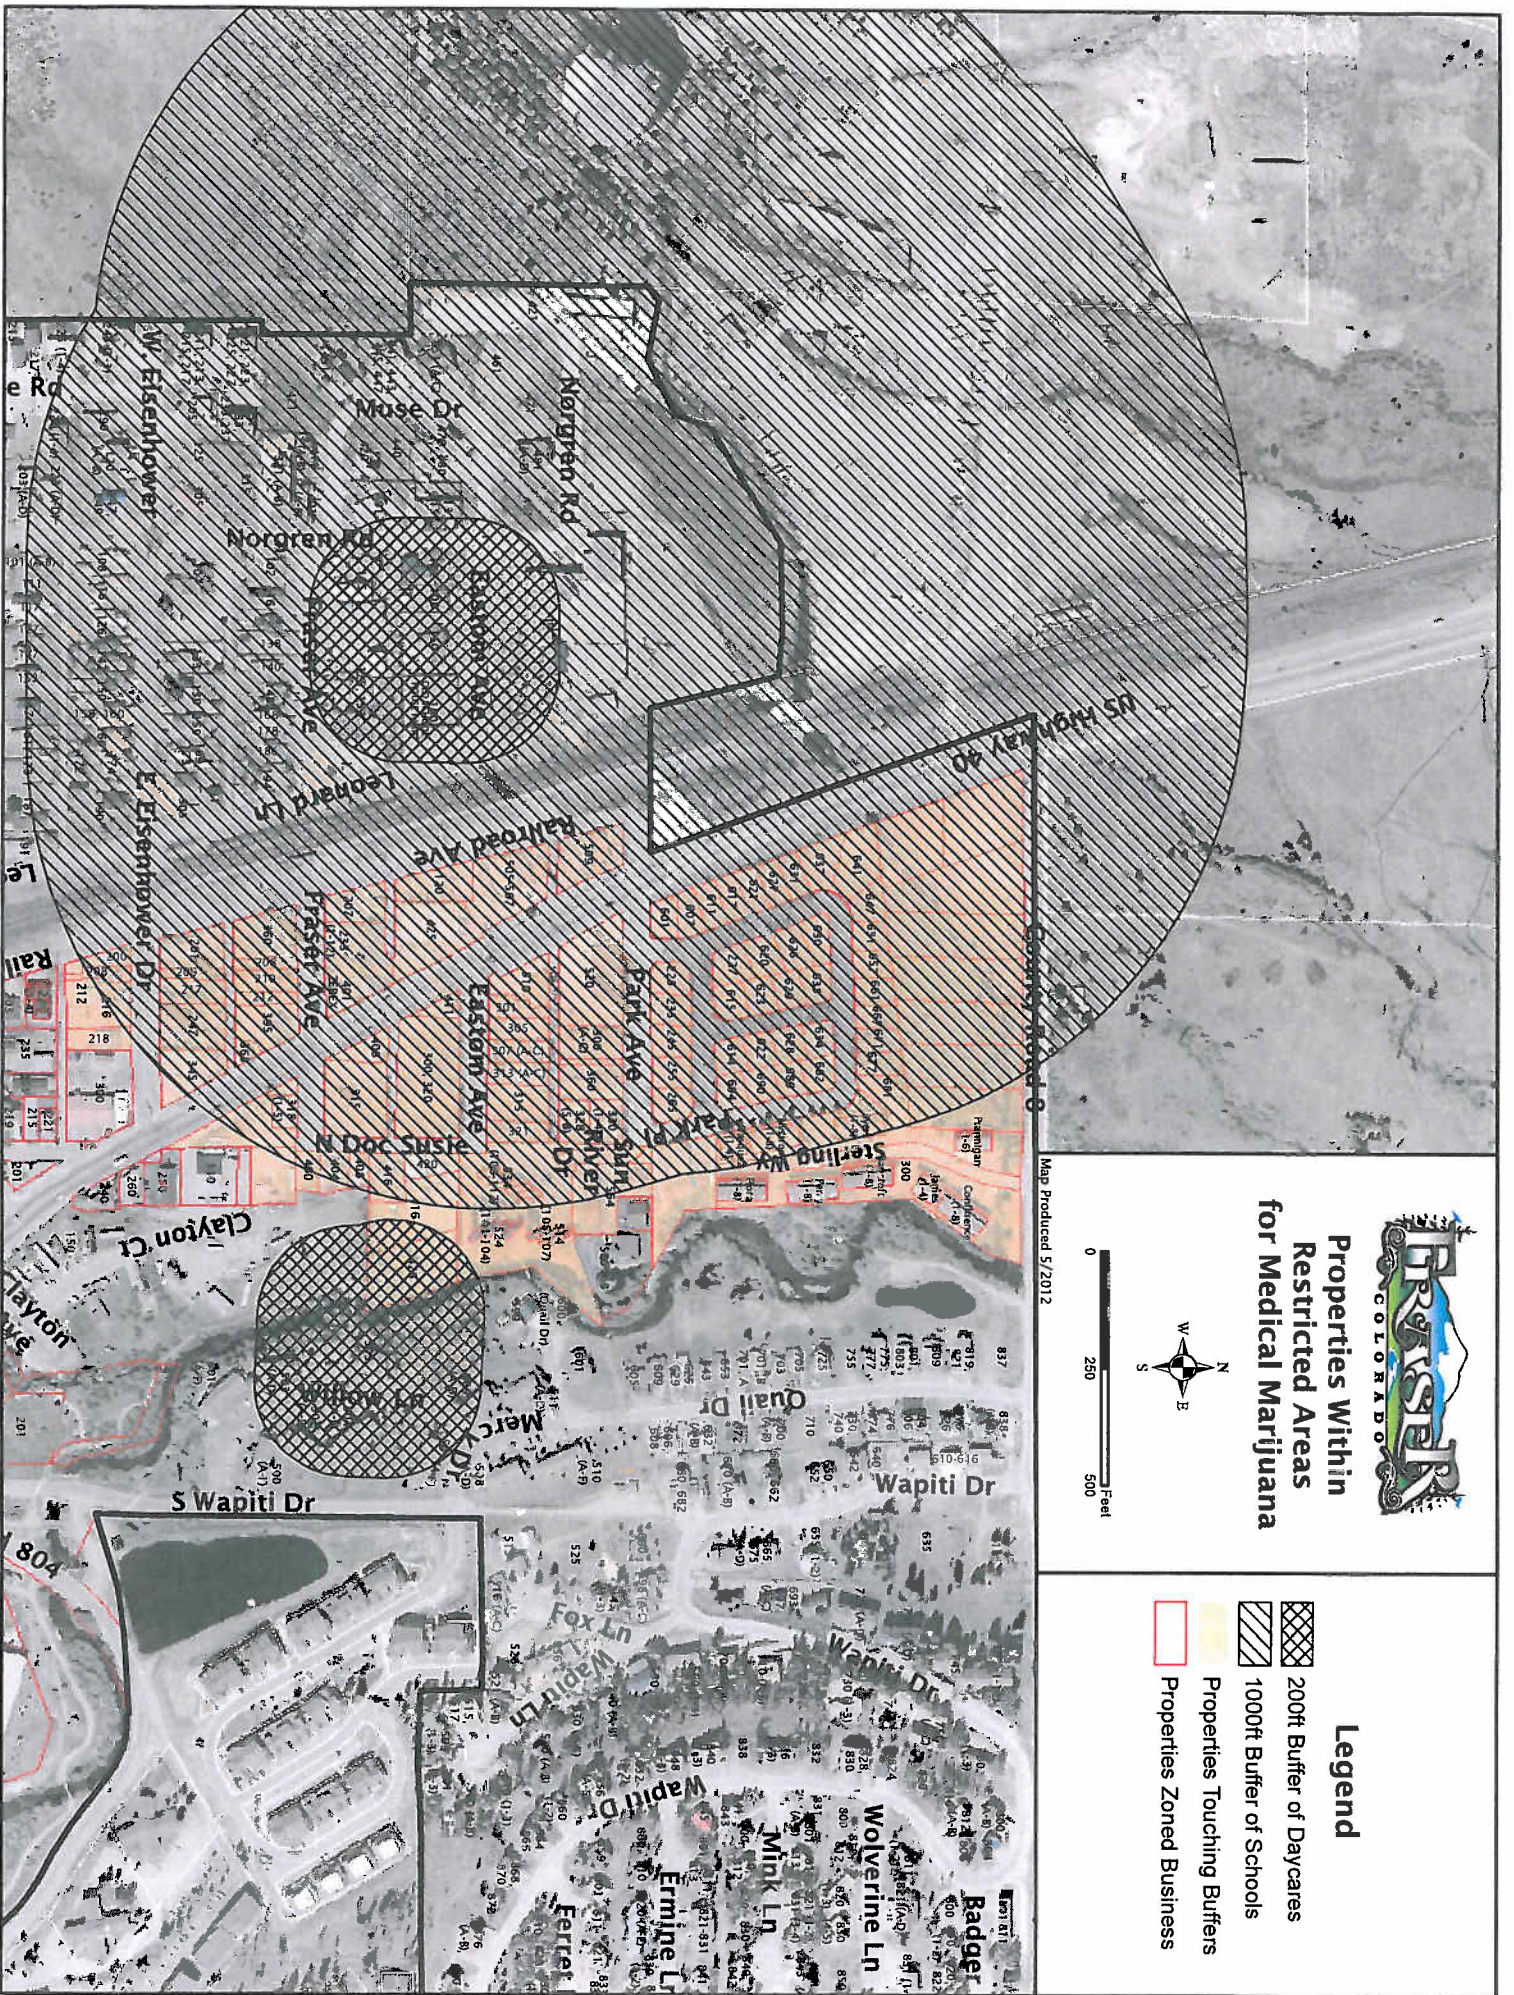

Properties Within Restricted Areas for Medical Marijuana

Map Produced 5/2012

Legend

- 200ft Buffer of Daycares
- 1000ft Buffer of Schools
- Properties Touching Buffers
- Properties Zoned Business

Properties Buffers for Medical Marijuana

Map Produced 5/2012

- Legend**
- 200ft Buffer of Daycares
 - 1000ft Buffer of Schools
 - B: Business
 - R-1: Low Density Residence
 - R-2: Medium Density Residence
 - R-3: High Density Residence
 - R-4: Low Density Multi-Family Residence
 - M-1: Low Density Mobile Home
 - M-2: Medium Density Mobile Home
 - PD: Planned Development District
 - ZLL: Zero Lot Line